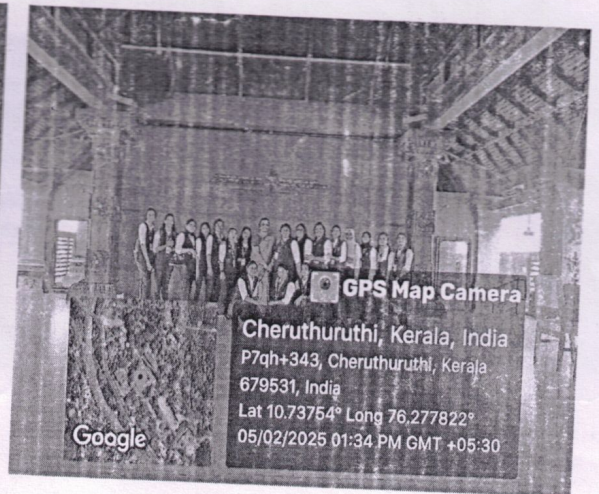

Mercy College
 Palakkad, Kerala, India 678006
 Govt. Aided Arts & Science College
 Affiliated to the University of Calicut
 Accredited by NAAC with A Grade IV Cycle

FIELD VISIT TO KERALA KALAMANDALAM

19 students of Professional Journalism Minor Course were taken for a one-day field visit to Kerala Kalamandalam Deemed University, Cheruthuruthy, Thrissur on 5 February, 2025 for awareness and exposure to the aesthetics of Communication and the role of Non-verbal communication in Persuasion. The students were acquainted with the *kalaris* that demonstrated live training sessions in percussion instruments, Ottan Thullal, Koodiyattam, Kathakali and Mohiniyattam. The students were accompanied by Dr. Sreedevi K. Menon, faculty, Dept. of English. The group also visited the Heritage Museum and the Nila Campus of the Deemed University.